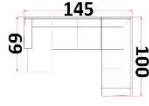

3pc Sectional Only 1,099.00

17 RAF Chaise
34 Armless Loveseat
66 LAF Sofa