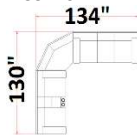

80003 Breville Espresso - Coil Seat

80004 Breville Charcoal - Coil Seat

38 Sofa 90x39x39H 543.00
35 Loveseat 67x39x39 506.00
25 Rocker Recliner 43x40x40 391.00