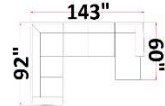

3pc Sectional Only 891.00

08 Ottoman 39x39x19 226.00

25 Recliner 35x39x41 277.00