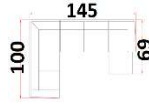

3pc Sectional Only 1,099.00

08 Ottoman 37x37x19 262.00