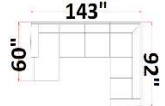

80702 Ballinasloe Platinum

80703 Ballinasloe Smoke

16 LAF Chaise
34 Armless Loveseat
67 RAF Sofa

3pc Sectional Only 891.00

17 RAF Chaise
34 Armless Loveseat
66 LAF Sofa