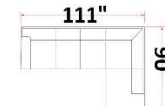

87213 Altari Slate

87214 Altari Alloy

38 Sofa 85x38x37H 327.00
35 Loveseat 62x38x37 307.00
20 Chair 38x38x37 286.00
25 Rocker Recliner 34x39x40 277.00

16 LAF Chaise
67 RAF Sofa

2pc Sectional Only 653.00

17 RAF Chaise
66 LAF Sofa