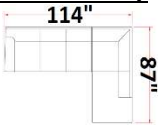

2pc Sectional Only 661.00

08 Ottoman 36x36x20H 206.00