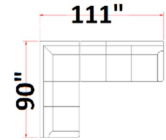

Sectionals Avail in Choc and Gray Only

2pc Sectional   **624.00**

9010 Kennedy Chaise Rocker Recliner (-)

Chocolate, Gray or Navy	36x40x36H	204.00

9015 Feel Good Chaise Rocker Recliner

Camel, Chocolate or Slate	39x40x43H	232.00