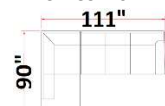

2pc Sectional Only 653.00

17 RAF Chaise
66 LAF Sofa