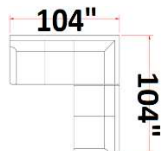

Sofa
Loveseat

91x38x38H 459.00
69x38x38H 417.00

8775 Namaste Royal

Sofa
Loveseat

88x38x38H 431.00
66x38x38H 417.00

NEW

18990 Beechwood Ebony

Laf Sofa
Raf Loveseat